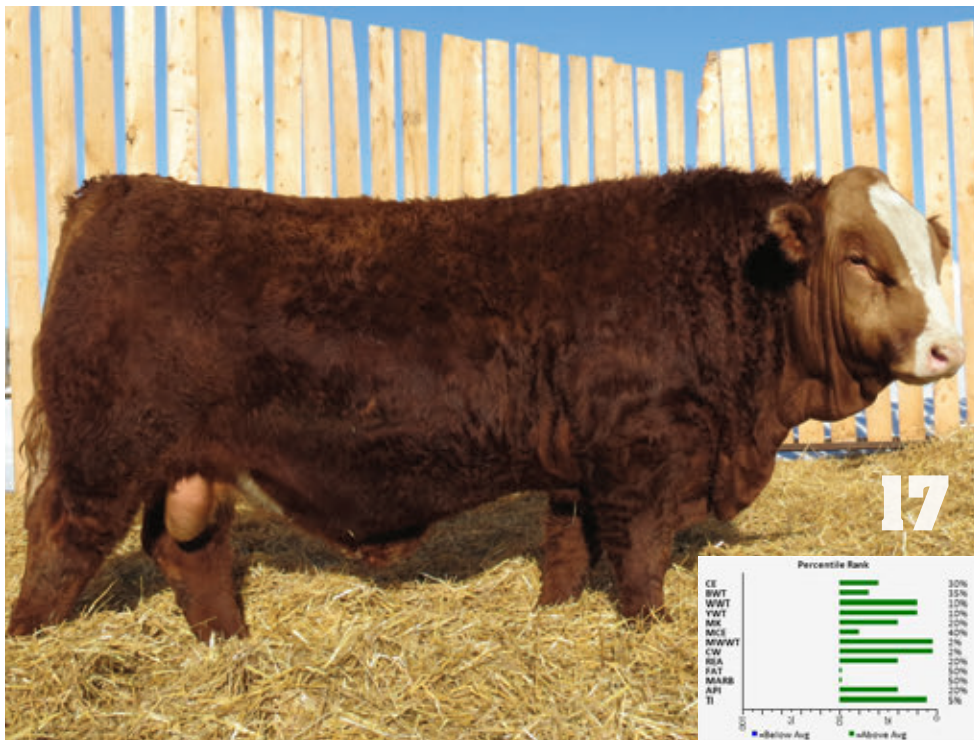

EPDS	CE	BW	WW	YW	MLK	MCE	MWWT
	9.6	2.9	90.7	135.3	36.8	4.8	82.2

HOMO POLLED NON DILUTOR

Scorpion is a definite sale feature and one of the most powerful purebred bulls we have produced. He has a huge barrel, deep quarter, wide top, is loose made, with lots of hair, nuts and a blaze face. We bought his dam from the Ashworth program and she is a CDI Vegas daughter going back to Red Mountain. She is dark red with a nice udder and has a good looking Sysco bull calf at side this year. His sire, Sherman was a bull we sold in 2021 to Lindsay Horvath and we were able to use him on a few cows that spring. Sherman is a true curve bender with excellent calving ease and top end performance and Scorpion looks to be the same. Scorpion weaned at 1010 lbs in early September and has the potential to produce powerful sons and feature daughters.

SIMMENTAL

FAIRVIEW SHERMAN 61H - SIRE

MRL SYSCO 14D - SIRE

HOMO POLLED NON DILUTOR

Bruno is a wide topped, long bodied bull with plenty of middle and stoutness to him. We were fortunate to acquire some Sysco semen a couple years ago and do we ever like his calves. The first year we had all bulls, last year we finally had a few heifers and this year we have more calves on the ground. Bull or heifer his progeny are hairy, stout, powerful, dark red and right for today's industry. Bruno's dam is a good uddered Cobra daughter going back to our Erica cow family. Erica is our most prolific cow family and you are sure to read more about them in the bulls ahead. These Sysco bulls are exclusive to only a few herds, be sure to check them out.