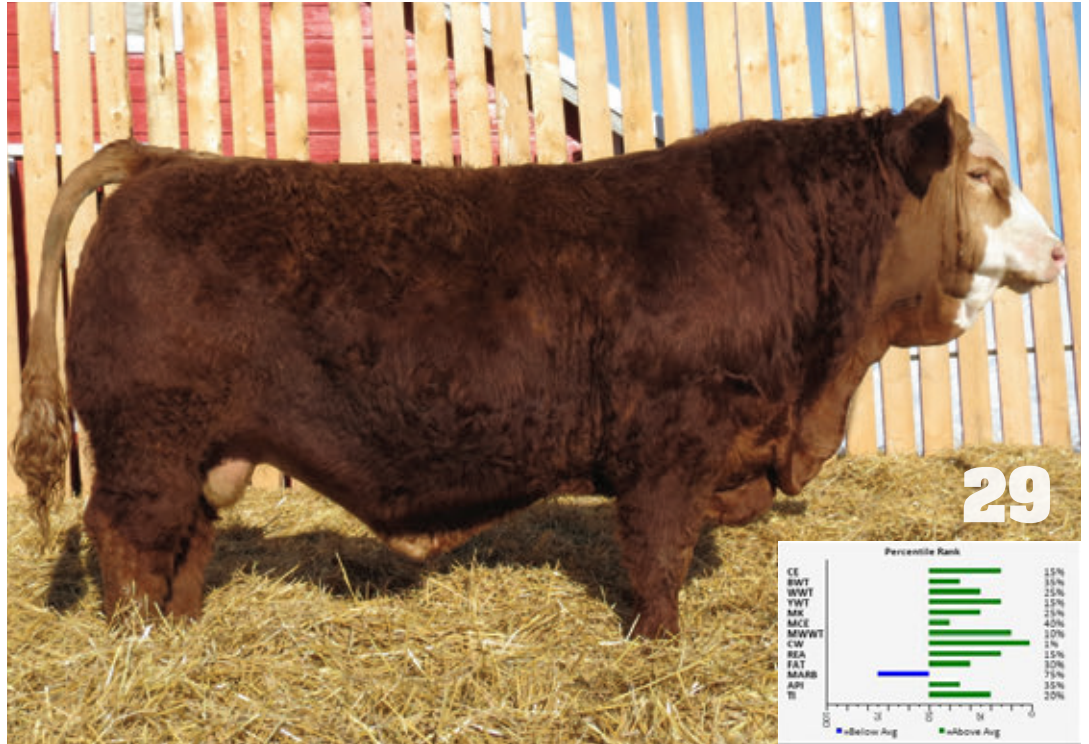

Gravity and his dam, Twila, were Carter's 4-H Cow/calf pair last year. His dam is a nice young black blaze cow, with her dam being the mother of lot 20 and granddam the mother of lot 16. Gravity is a smooth made, good footed Eclipse son who will be a worry free heifer bull. He has tremendous calving ease with respectable performance and will also produce a nice set of replacement females.

Check out our Bull Videos

RENDEZVOUS ECLIPSE 366G
SIRE OF LOTS 29 - 34

HETERO POLLED NON DILUTOR 50% FLECKVIEH

Monsoon is another one of our Fleckvieh hybrid bulls. He is powerful, big middled with added length and the baldie face. He is a mid-February bull with an actual weaning weight of 865 lbs mid-Sept. Monsoon was the highest ranking bull at weaning and possesses a solid set of EPDs with all being well above breed average. Look for Monsoon to add true performance to his calves.