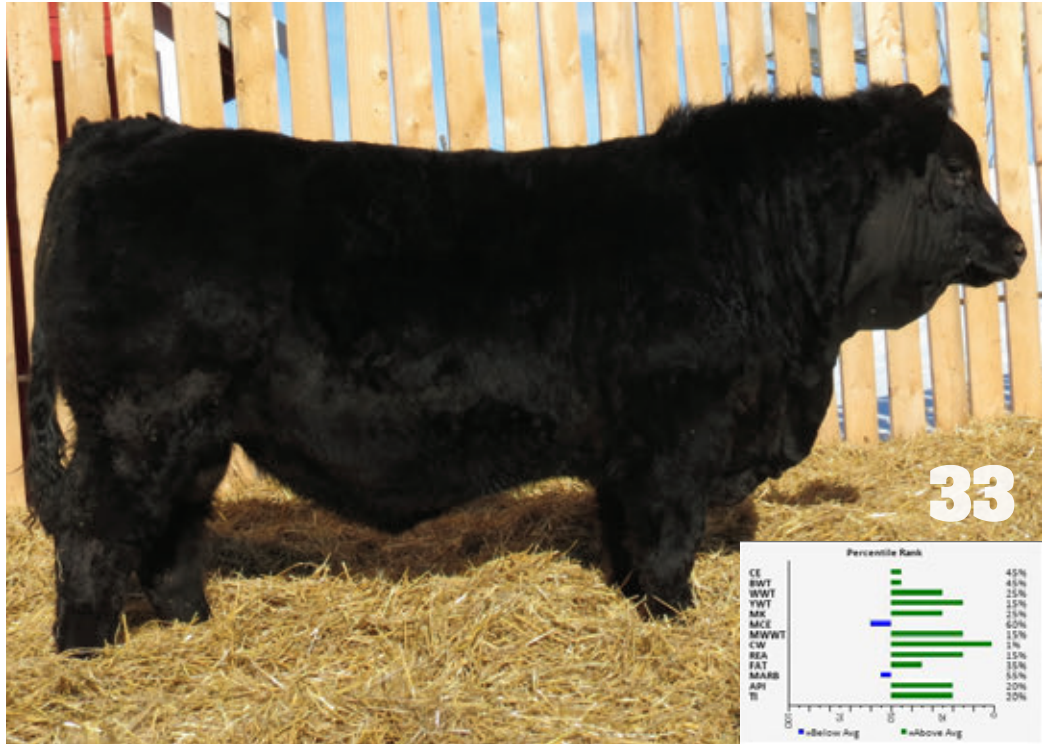

Sunrise is another long-spined Eclipse son with a big hip and wide topline. We selected Eclipse from Rendezvous Farms for his huge middle, big hip, heavy hair coat, and overall power. His dam is a beautiful uddered, deep bodied Mandako daughter so that sealed the deal. Combine that with Sunrise's dam being one of our last remaining direct Louisville daughters and you can expect to have a fantastic set of females in the making. With an actual weaning weight of 908 lbs, Sunrise is a complete made power bull you will really like.

SIMMENTAL

FAIRVIEW SOLAR 41J - BROTHER

HETERO POLLED HETERO BLACK

Universe is one of the stoutest bulls in the pen who is big hipped, deep bodied and heavy haired. These are the comments we used to describe his high selling brother who sold last year to Little Willow Creek Ranch and they are fitting again this year. He has been a standout from an early age and having a fleck influence dam adds a little extra punch. There are generations of top producing cows in his dam's pedigree so it's no fluke she has produced top end bull her first two calves. Universe has the style and the herd bull look and will have a lot of attention on sale day.