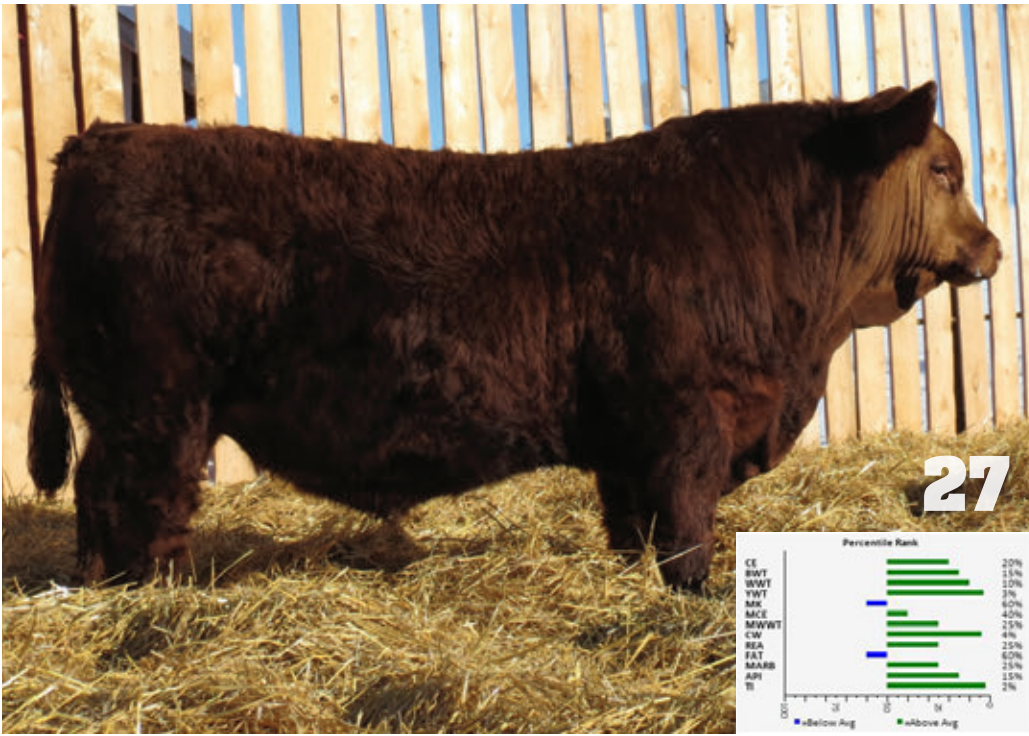

BW	ADJ WW	ACT WW
100 lbs	748 lbs	716 lbs

EPDS

CE	BW	WW	YW	MLK	MCE	MWWT
7.3	3.9	83	121.8	24.9	3.7	66.4

HETERO POLLED NON DILUTOR

Brave is another Warrior son that will catch your eye with his dark red colour, moderate build and overall substance. His dam came to us from Crocus Simmentals and goes back to Westcott and the Flirt cow family. Brave has good performance and calving ease numbers and would work well on a group of young cows.

SIMMENTAL

HOMO POLLED NON DILUTOR

Monument is stout and thick with good length, small head and a low bw. He is sired by Epic and goes back to Sleep Easy on the bottom side. We've used Sleep Easy on heifers for a few years and the calves come easy and have a lot of growth to them, and the same goes for Epic. Monument's dam is again part of our Erica cow family, and his grand dam is the mother of last year's high selling Sysco son, so one can expect him to sire impressive females. He has an outstanding EPD profile which could be referred to as curve bending. If you're in need of a homo polled heifer bull, this will be one to add to your list.